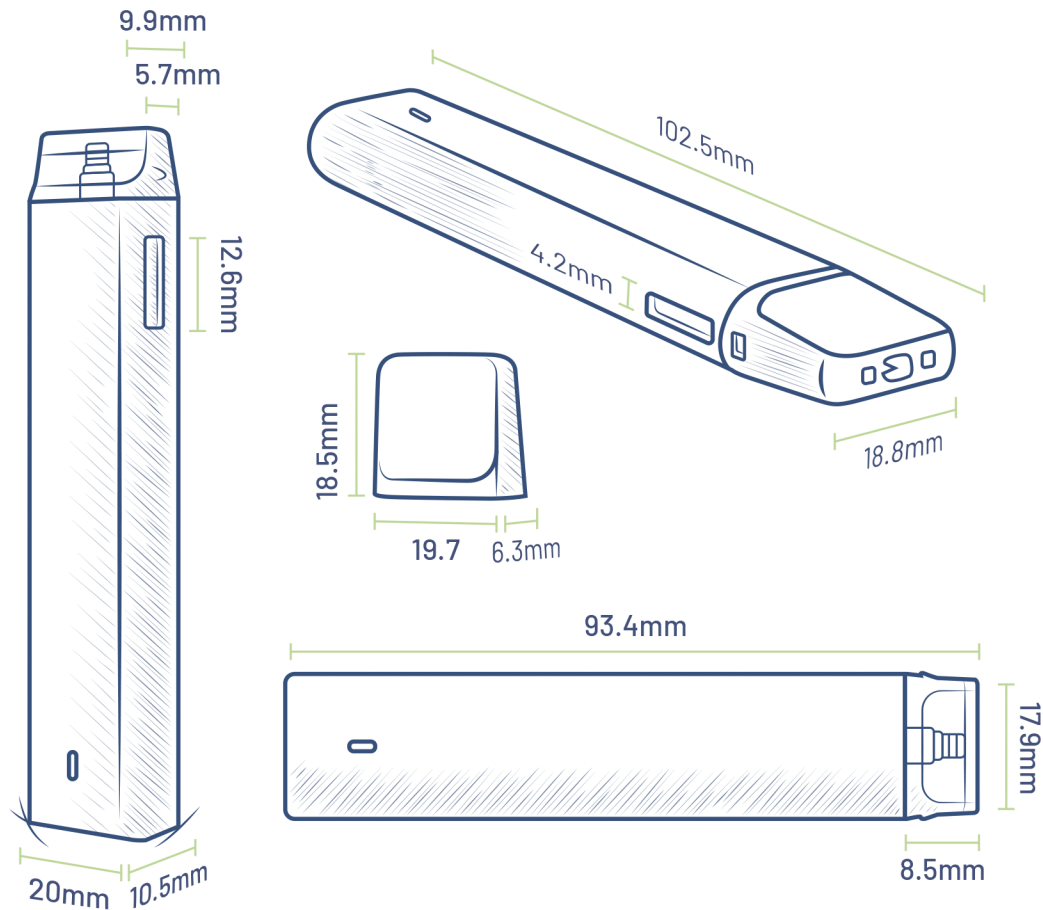

OPERATING INSTRUCTIONS

ACTIVATION	Inhale the device via breath and the device will be actuated automatically. Stop inhaling to deactivate the device.
NOTIFICATION U.I.	The LED light is constantly blue when the device is working.
LOW BATTERY NOTIFICATION	When the battery voltage is lower than 3.2V during inhalation, the blue light flashes.
CHARGING INDICATION	The LED lights up in blue when charging cable is connected, the light turns off when fully charged. The light flashes 3 times in blue when the charger is disconnected.
SHORT-CIRCUIT PROTECTION	The LED Light flashes 3 times when the device detects a short circuit, and this indicates a malfunction.
OVER USAGE PROTECTION	The LED light will flash three times if inhalation exceeds 10 seconds.