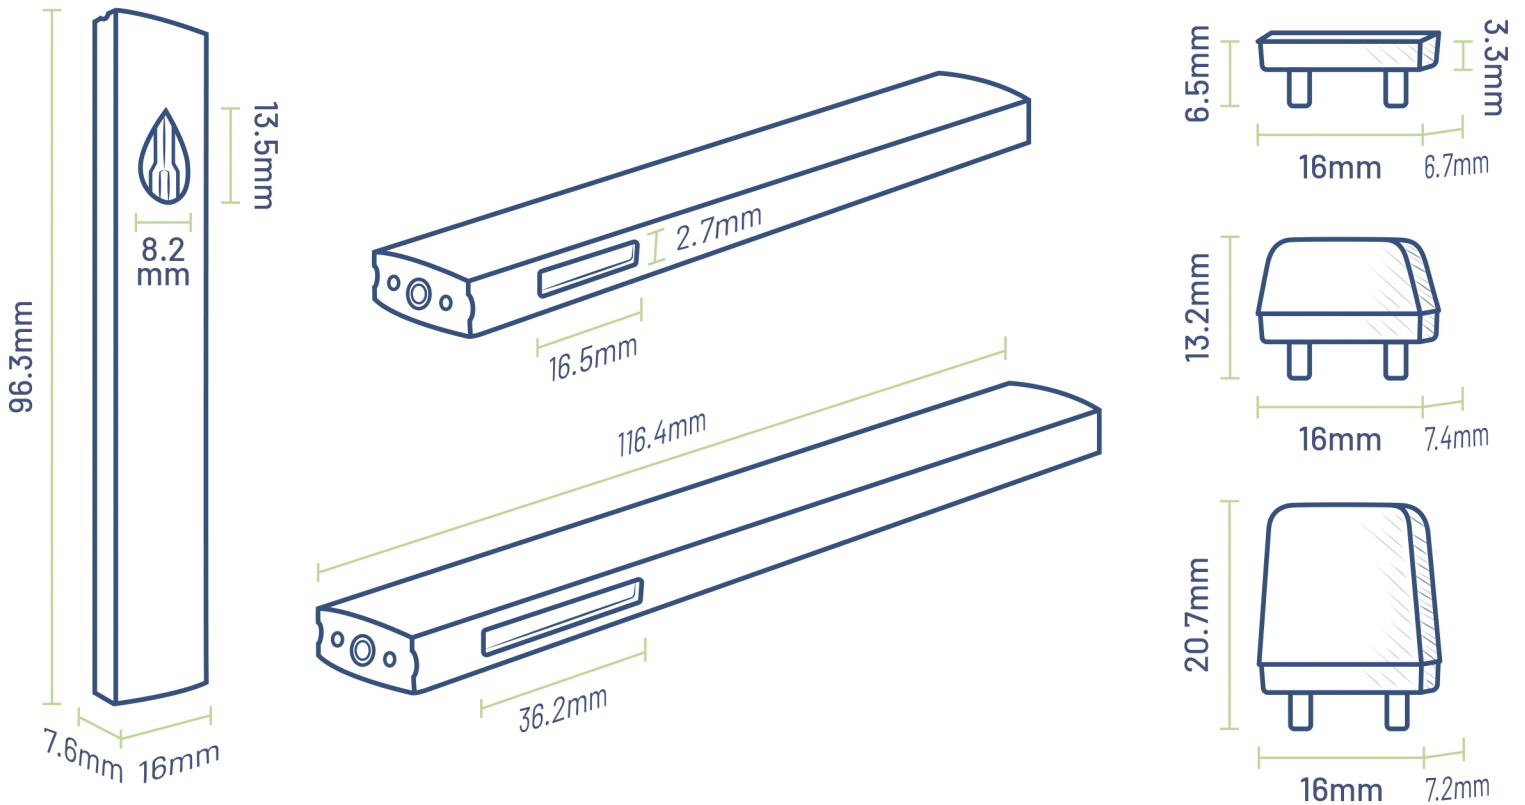

OPERATING INSTRUCTIONS

ACTIVATION	Inhale the device via breath and the device will be actuated automatically. Stop inhaling to deactivate the device.
NOTIFICATION U.I.	The LED light is constantly blue when the device is working.
LOW BATTERY NOTIFICATION	When the battery voltage is lower than 3.2V during inhalation, the blue light flashes.
CHARGING INDICATION	The LED lights up in blue when charging cable is connected, the light turns off when fully charged. The light flashes 3 times in blue when the charger is disconnected.
SHORT-CIRCUIT PROTECTION	The LED Light flashes 3 times when the device detects a short circuit, and this indicates a malfunction.
OVER USAGE PROTECTION	The LED light will flash three times if inhalation exceeds 10 seconds.